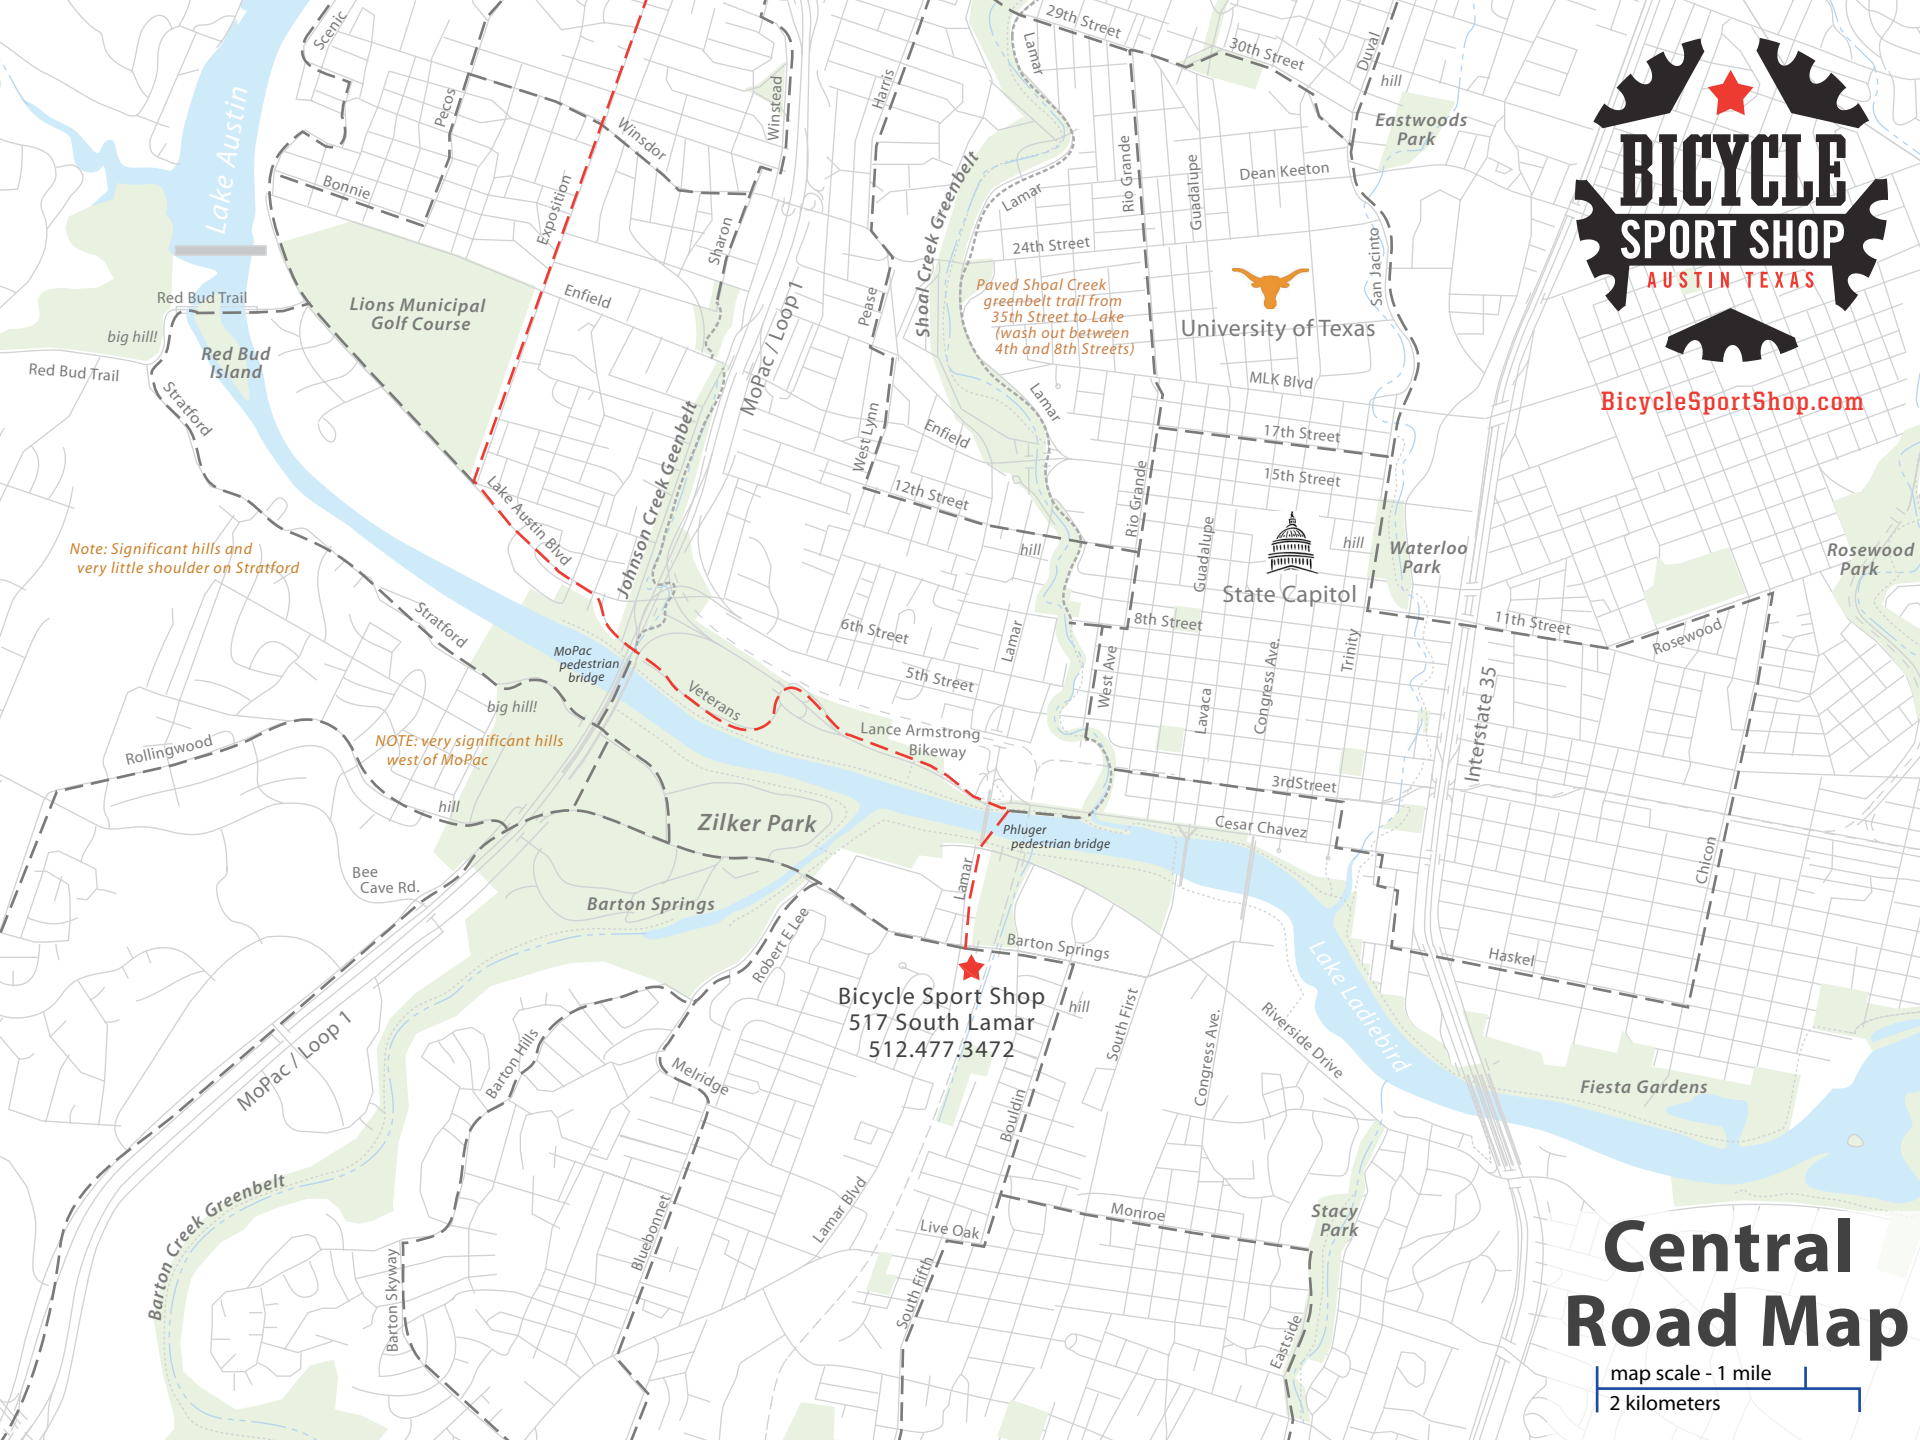

**BICYCLE
SPORT SHOP**
AUSTIN TEXAS

BicycleSportShop.com

Note: Significant hills and very little shoulder on Stratford

NOTE: very significant hills west of Mopac

Paved Shoal Creek greenbelt trail from 35th Street to Lake (wash out between 4th and 8th Streets)

Bicycle Sport Shop
517 South Lamar
512.477.3472

Central Road Map

map scale - 1 mile
2 kilometers